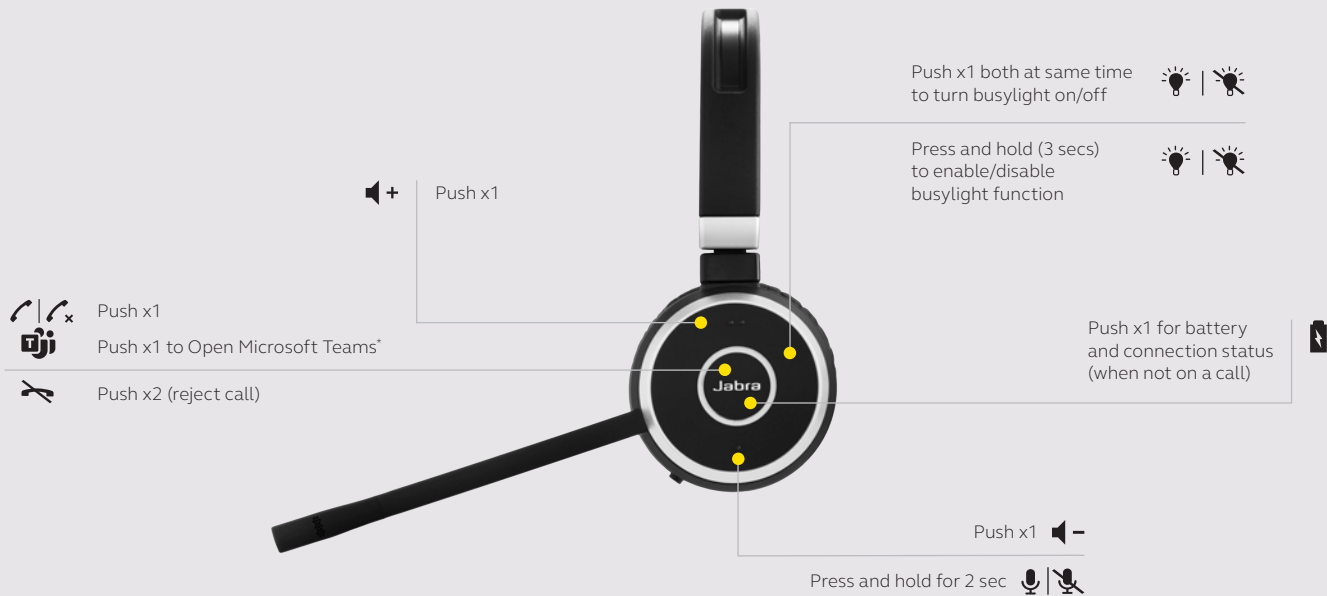

HOW TO START AND PAIR

HOW TO CHARGE

Charge with either the optional charging stand accessory or the supplied USB charging cable.

Full charge time **120** mins.
Up to 12 hours of battery.

HOW TO USE

	FEATURES	BENEFITS	
Connectivity	Computer	Jabra Link 370 Bluetooth USB-A adapter. Up to 30m/100ft wireless range to your computer.	
	USB cable	Plug-and-play connectivity to computer	
	Dual Bluetooth connectivity	Connect two Bluetooth enabled devices at the same time, including mobile device and computer	
	Certifications	Certified for Microsoft Teams*, Cisco and more	
	Multiple device pairing	Pair up to 8 devices, one at a time	
Audio	Microphone	State-of-the-art noise-cancelling microphone eliminates background noise	
	HiFi Audio	HiFi audio streaming	
	Software integration	Additional features available via Jabra Xpress and Jabra Direct	
	Ease of use	Rechargeable battery	Up to 12 hours battery life
		Busylight	Integrated busylight acting as a 'do not disturb' sign and protecting your focus
All day comfort		Leather feel ear cushions and an on-ear wearing style for all-day comfort	
Optional charging stand		Easy charging and docking comes with an optional charging stand to eliminate battery concerns	
Discreet boomarm		Boom arm can be clipped into the headband when not on calls	
Variants	Music controls	Speaker volume up/down on headset	
	Call management	Answer/reject calls; increase/decrease speaker volume; mute	
	UC and MS variants	Choose from UC or MS Teams variants	
Compatibility	Leading UC vendors and Microsoft Teams*	  	